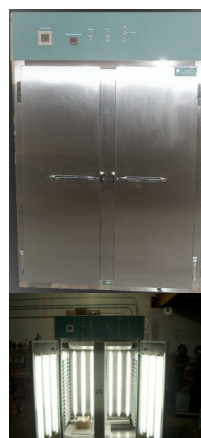

## SG22 SINGLE CHAMBER

1/2 of our popular SG2-22 Chamber Controlled Environment Chamber. Uses the same shelves.

[Read More](#)

**SKU:** SG22

**Price:** \$10,500.00 - \$11,400.00

**Categories:** [Controlled Environment Chambers](#), [Stainless Steel Chamber](#)

## SG30 CONTROLLED ENVIRONMENT CHAMBER/ SEED GERMINATOR

SG30 Controlled Environment Chamber

[Read More](#)

**SKU:** SG30

**Price:** \$9,900.00 - \$10,700.00

**Category:** [White Aluminum Chambers](#)

**Tags:** [controlled environment](#), [controlled environment chamber](#), [Diurnal Chamber](#), [Diurnal Growth Chamber](#), [germination chamber](#), [Growth Chamber](#), [Incubator](#), [lighted incubator](#), [sg30](#)

## SG30SS DIURNAL CONTROLLED ENVIRONMENT CHAMBER

Reliability with value. Made with longevity in mind. The SG30SS chambers are built to last. Commercial PID controllers, Commercial refrigeration and LED Lighting offer the most consistent operating chambers available.

[Read More](#)

**SKU:** SG30SS

**Price:** \$10,700.00 - \$11,600.00

**Categories:** [Diurnal Growth Chamber](#), [Stainless Steel Chamber](#)

**Tags:** [controlled environment chamber](#), [diurnal](#), [Diurnal Chamber](#), [entomology](#), [germination](#), [percival](#), [plant growth](#), [Seed Germinator](#), [SG30SS](#), [soil testing](#)