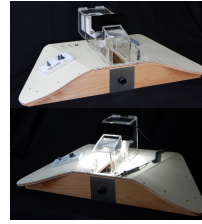

Product Catalog

for more information or to place an order

Call us at 800-692-5962

or visit our website HoffmanMfg.com

DAZOR CODA DIGITAL HD INSPECTION

CODA allows for direct-connect monitor viewing with high definition resolution. Images are viewed real-time at 60 fps with no latency or delays in video streaming.

[Read More](#)

SKU: CD24CM

Price: \$1,245.00

Categories: [Inspection Stations](#), [Lamps](#), [Magnifiers](#)

Tags: [CODA](#), [computer](#), [Dazor](#), [inspection](#), [Microscope](#), [seed analysis](#), [seed inspection](#), [seed viewing](#), [speckfinder](#), [viewing system](#)