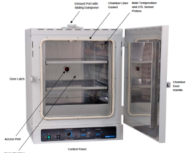

LABORATORY SEED AND GRAIN DRYER

Seed dryer, laboratory dryer, grain dryer

[Read More](#)

SKU: DRYR 6612

Price: \$8,500.00 - \$9,280.00

Category: [Ovens](#)

SHELDON SM03 3 CUBIC FOOT FORCED AIR OVEN

[Read More](#)