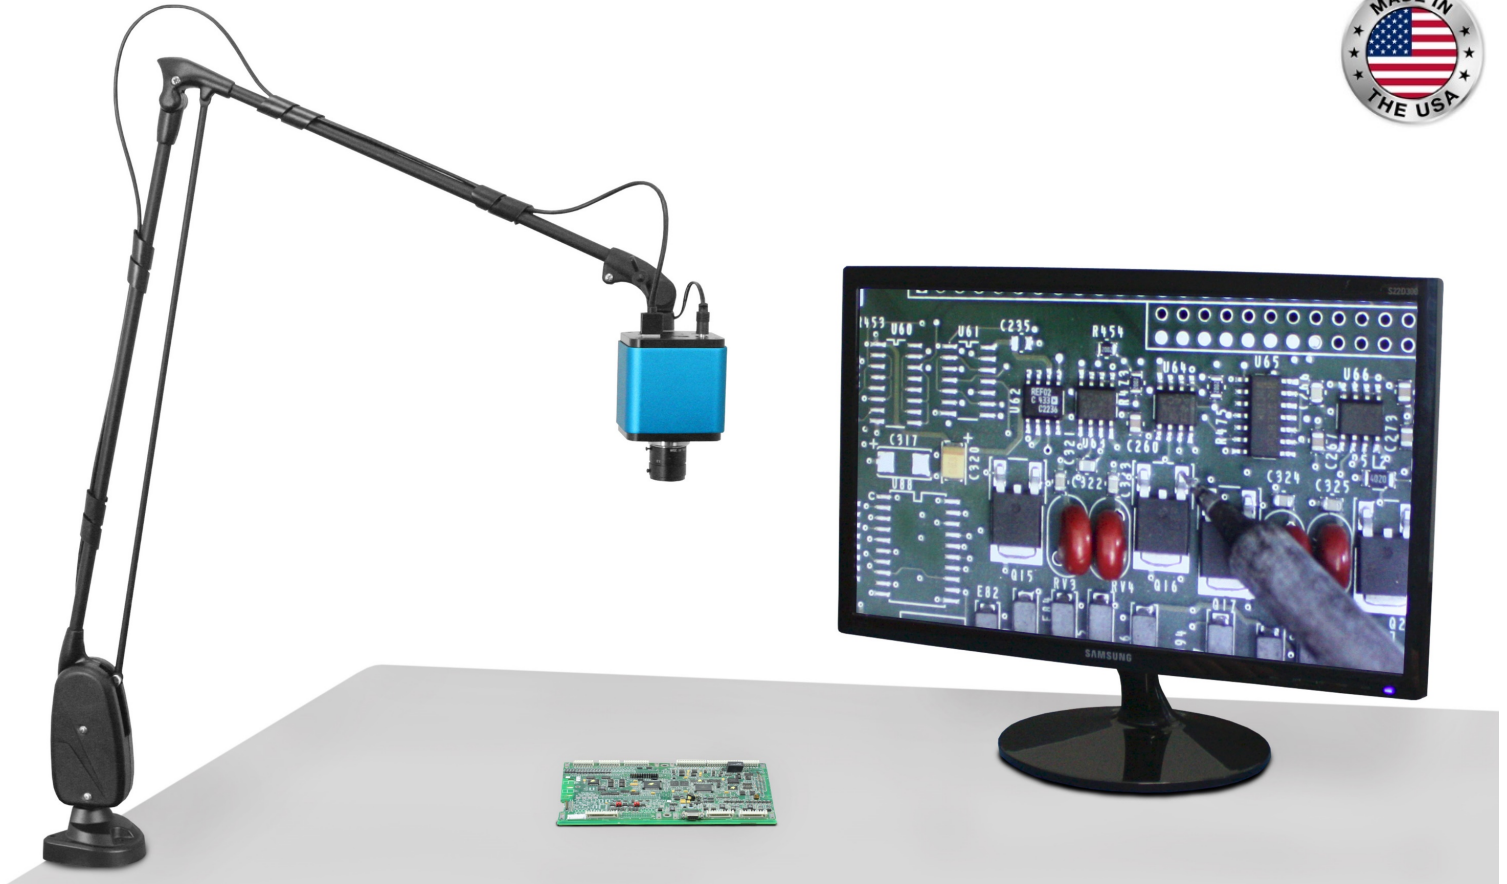

CODA Digital Magnification and Inspection System

The ultimate streamlined magnification system for production and quality control inspection

Highly functional ergonomic tool

- ✓ Production
- ✓ Inspection Tasks
- ✓ Repairs
- ✓ Component Assembly
- ✓ Group Training
- ✓ Work Visualization

The CODA System allows for direct-connect monitor viewing with high definition resolution. Images are viewed in real-time at 60fps with no latency in video streaming. Immediate payback from improved productivity, early defect identification, error reduction and worker comfort will be realized.

Key Features

Camera: 1080p High Definition, 1/2.33" 14 MP CMOS Sensor
4416 (H) x 3312 (V)

Capture and store images and live video

Manual adjustment of iris and focus with locking screws

Patented floating adjustable arms for easy camera orientation

34" Arm	16mm Lens*		35mm Lens*	
	Magnification	2.1X	9.9X	4.6X
Working Distance	635mm	133mm	648mm	248mm
Field of View	227mm	48mm	103mm	39mm

* CODA can be positioned to view objects at any distance (lens focuses to infinity). Magnification, working distance and field of view will vary. Measurements calculated with bench mounted CODA and 22" monitor.